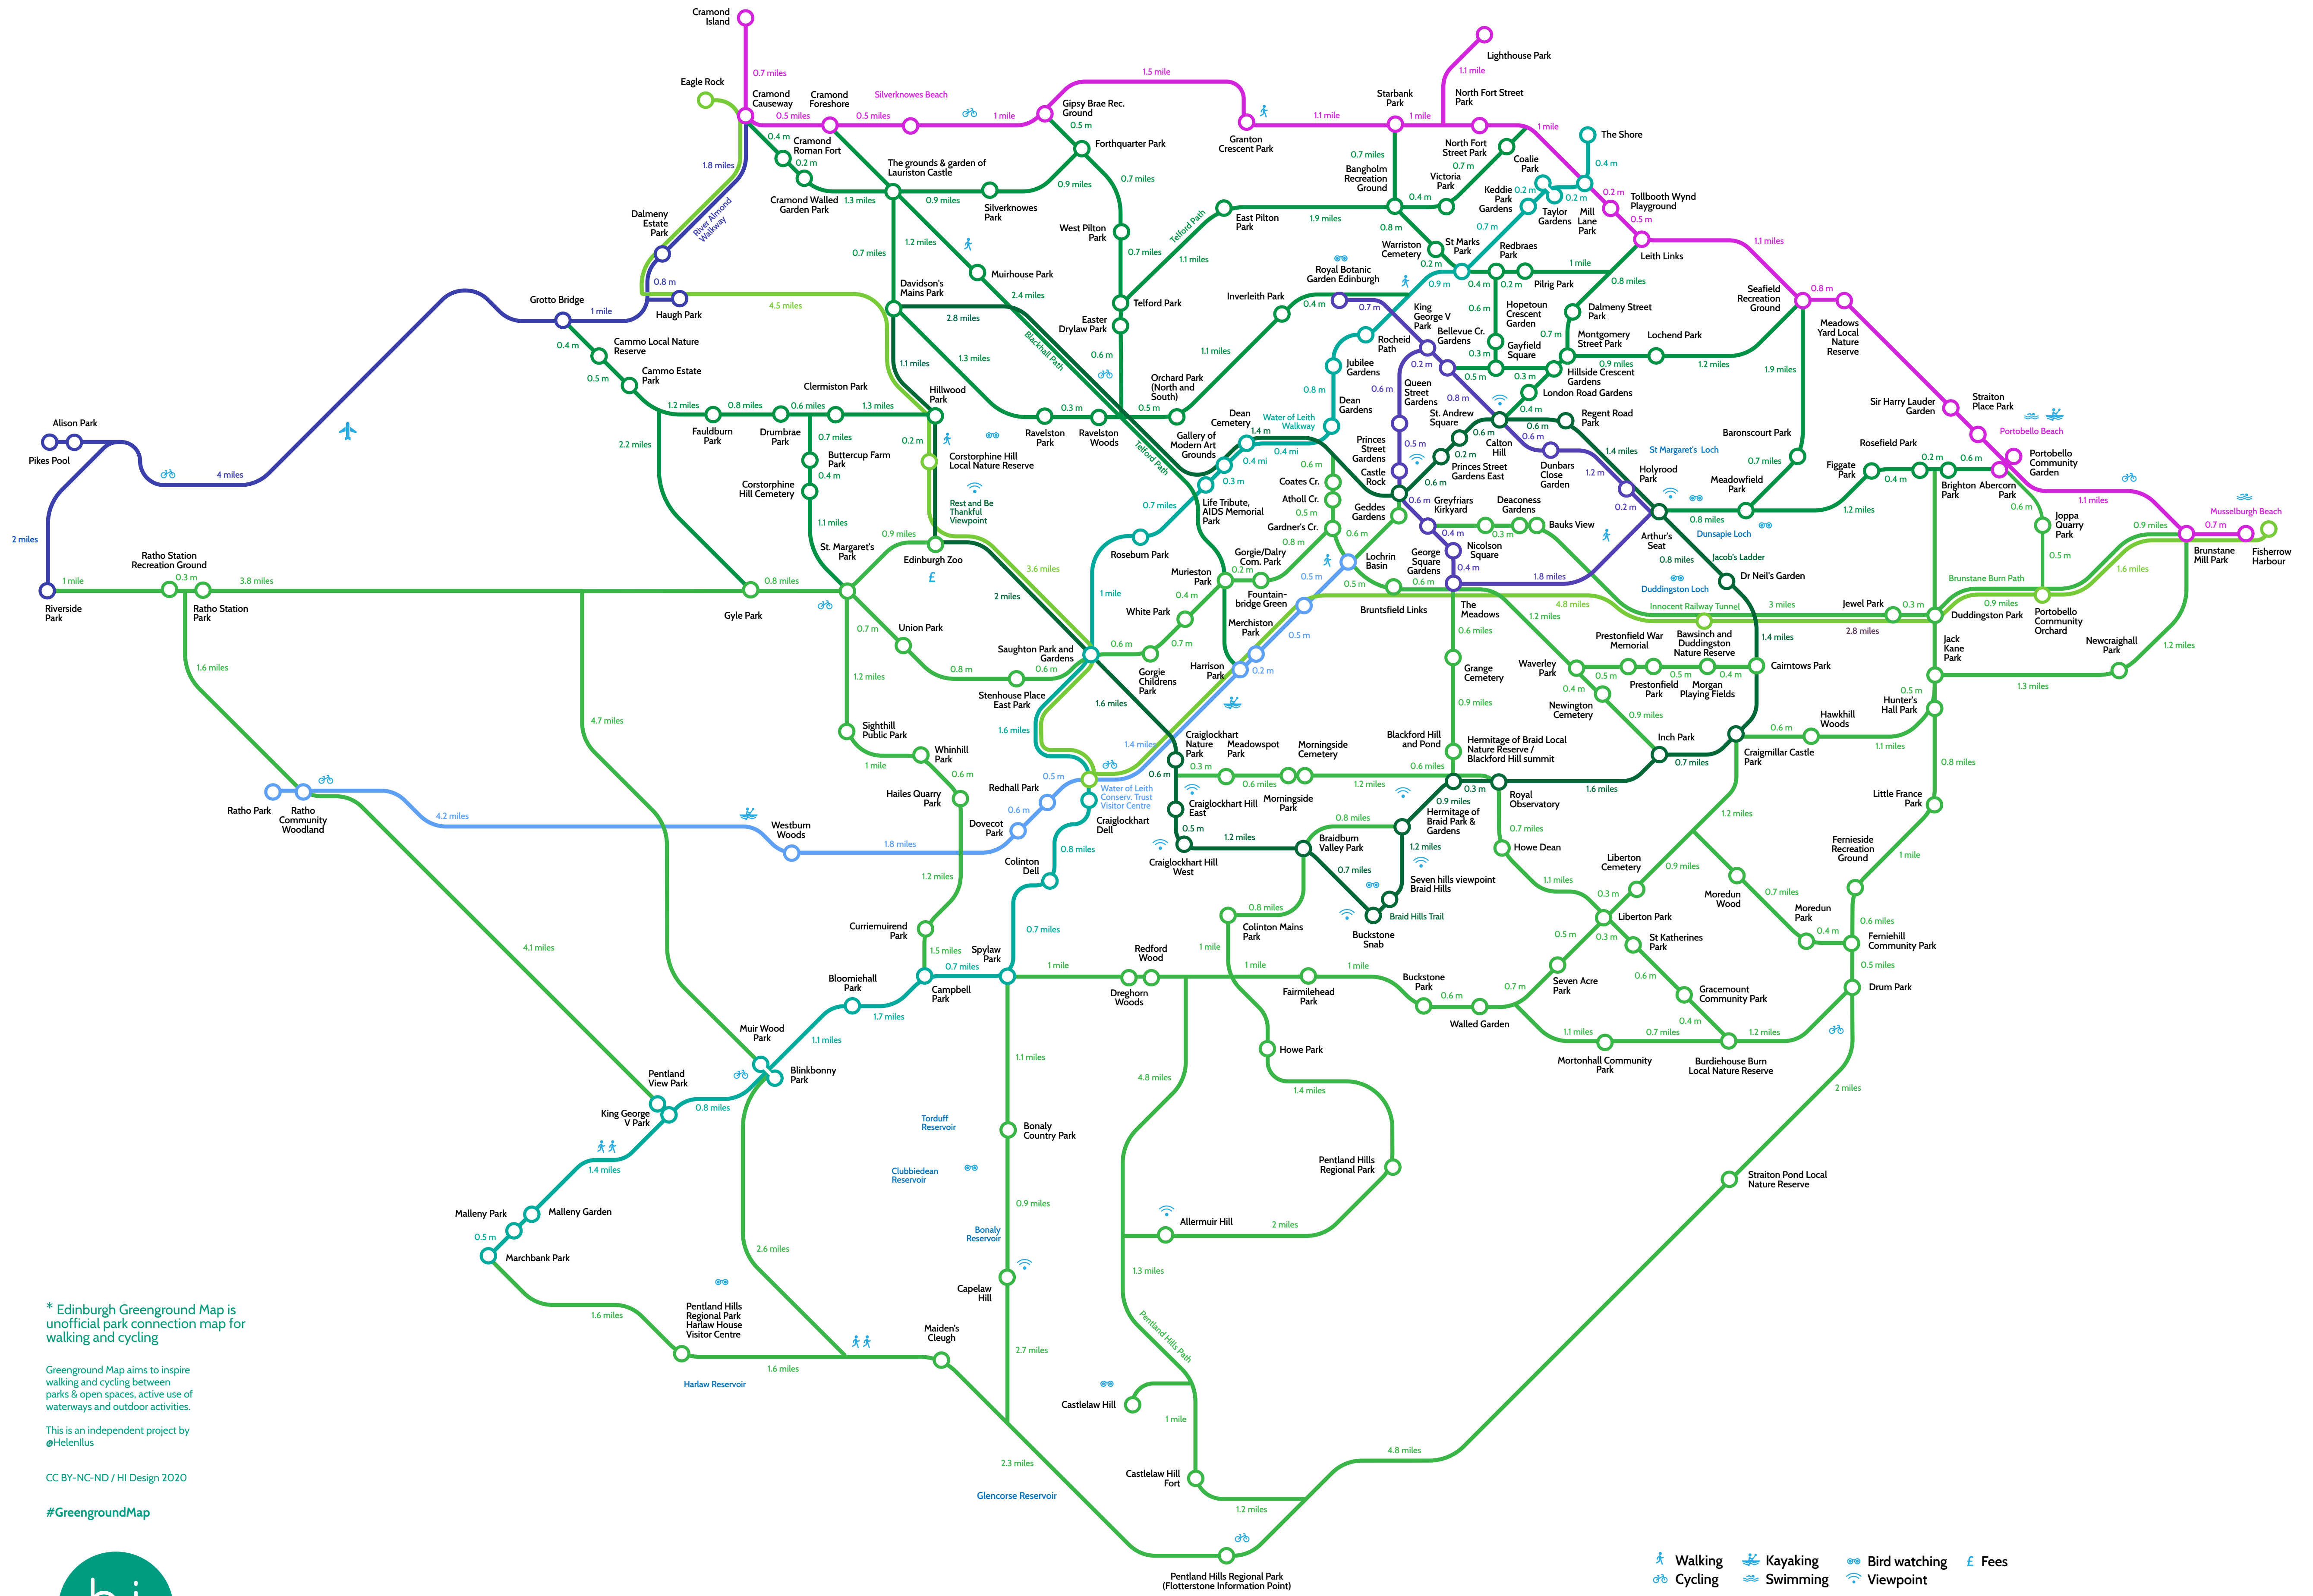

Edinburgh Greenground *

* Edinburgh Greenground Map is unofficial park connection map for walking and cycling

This is an independent project by @Helenillus

CC BY-NC-ND / HI Design 2020

#GreengroundMap

- Walking
- Cycling
- Kayaking
- Swimming
- Bird watching
- Viewpoint
- Fees

Leith	Royal	Hill	Almond	Muir
Union	Coast	South	North	

First version 10/2020

Based on John Muir Way @JohnMuirWay