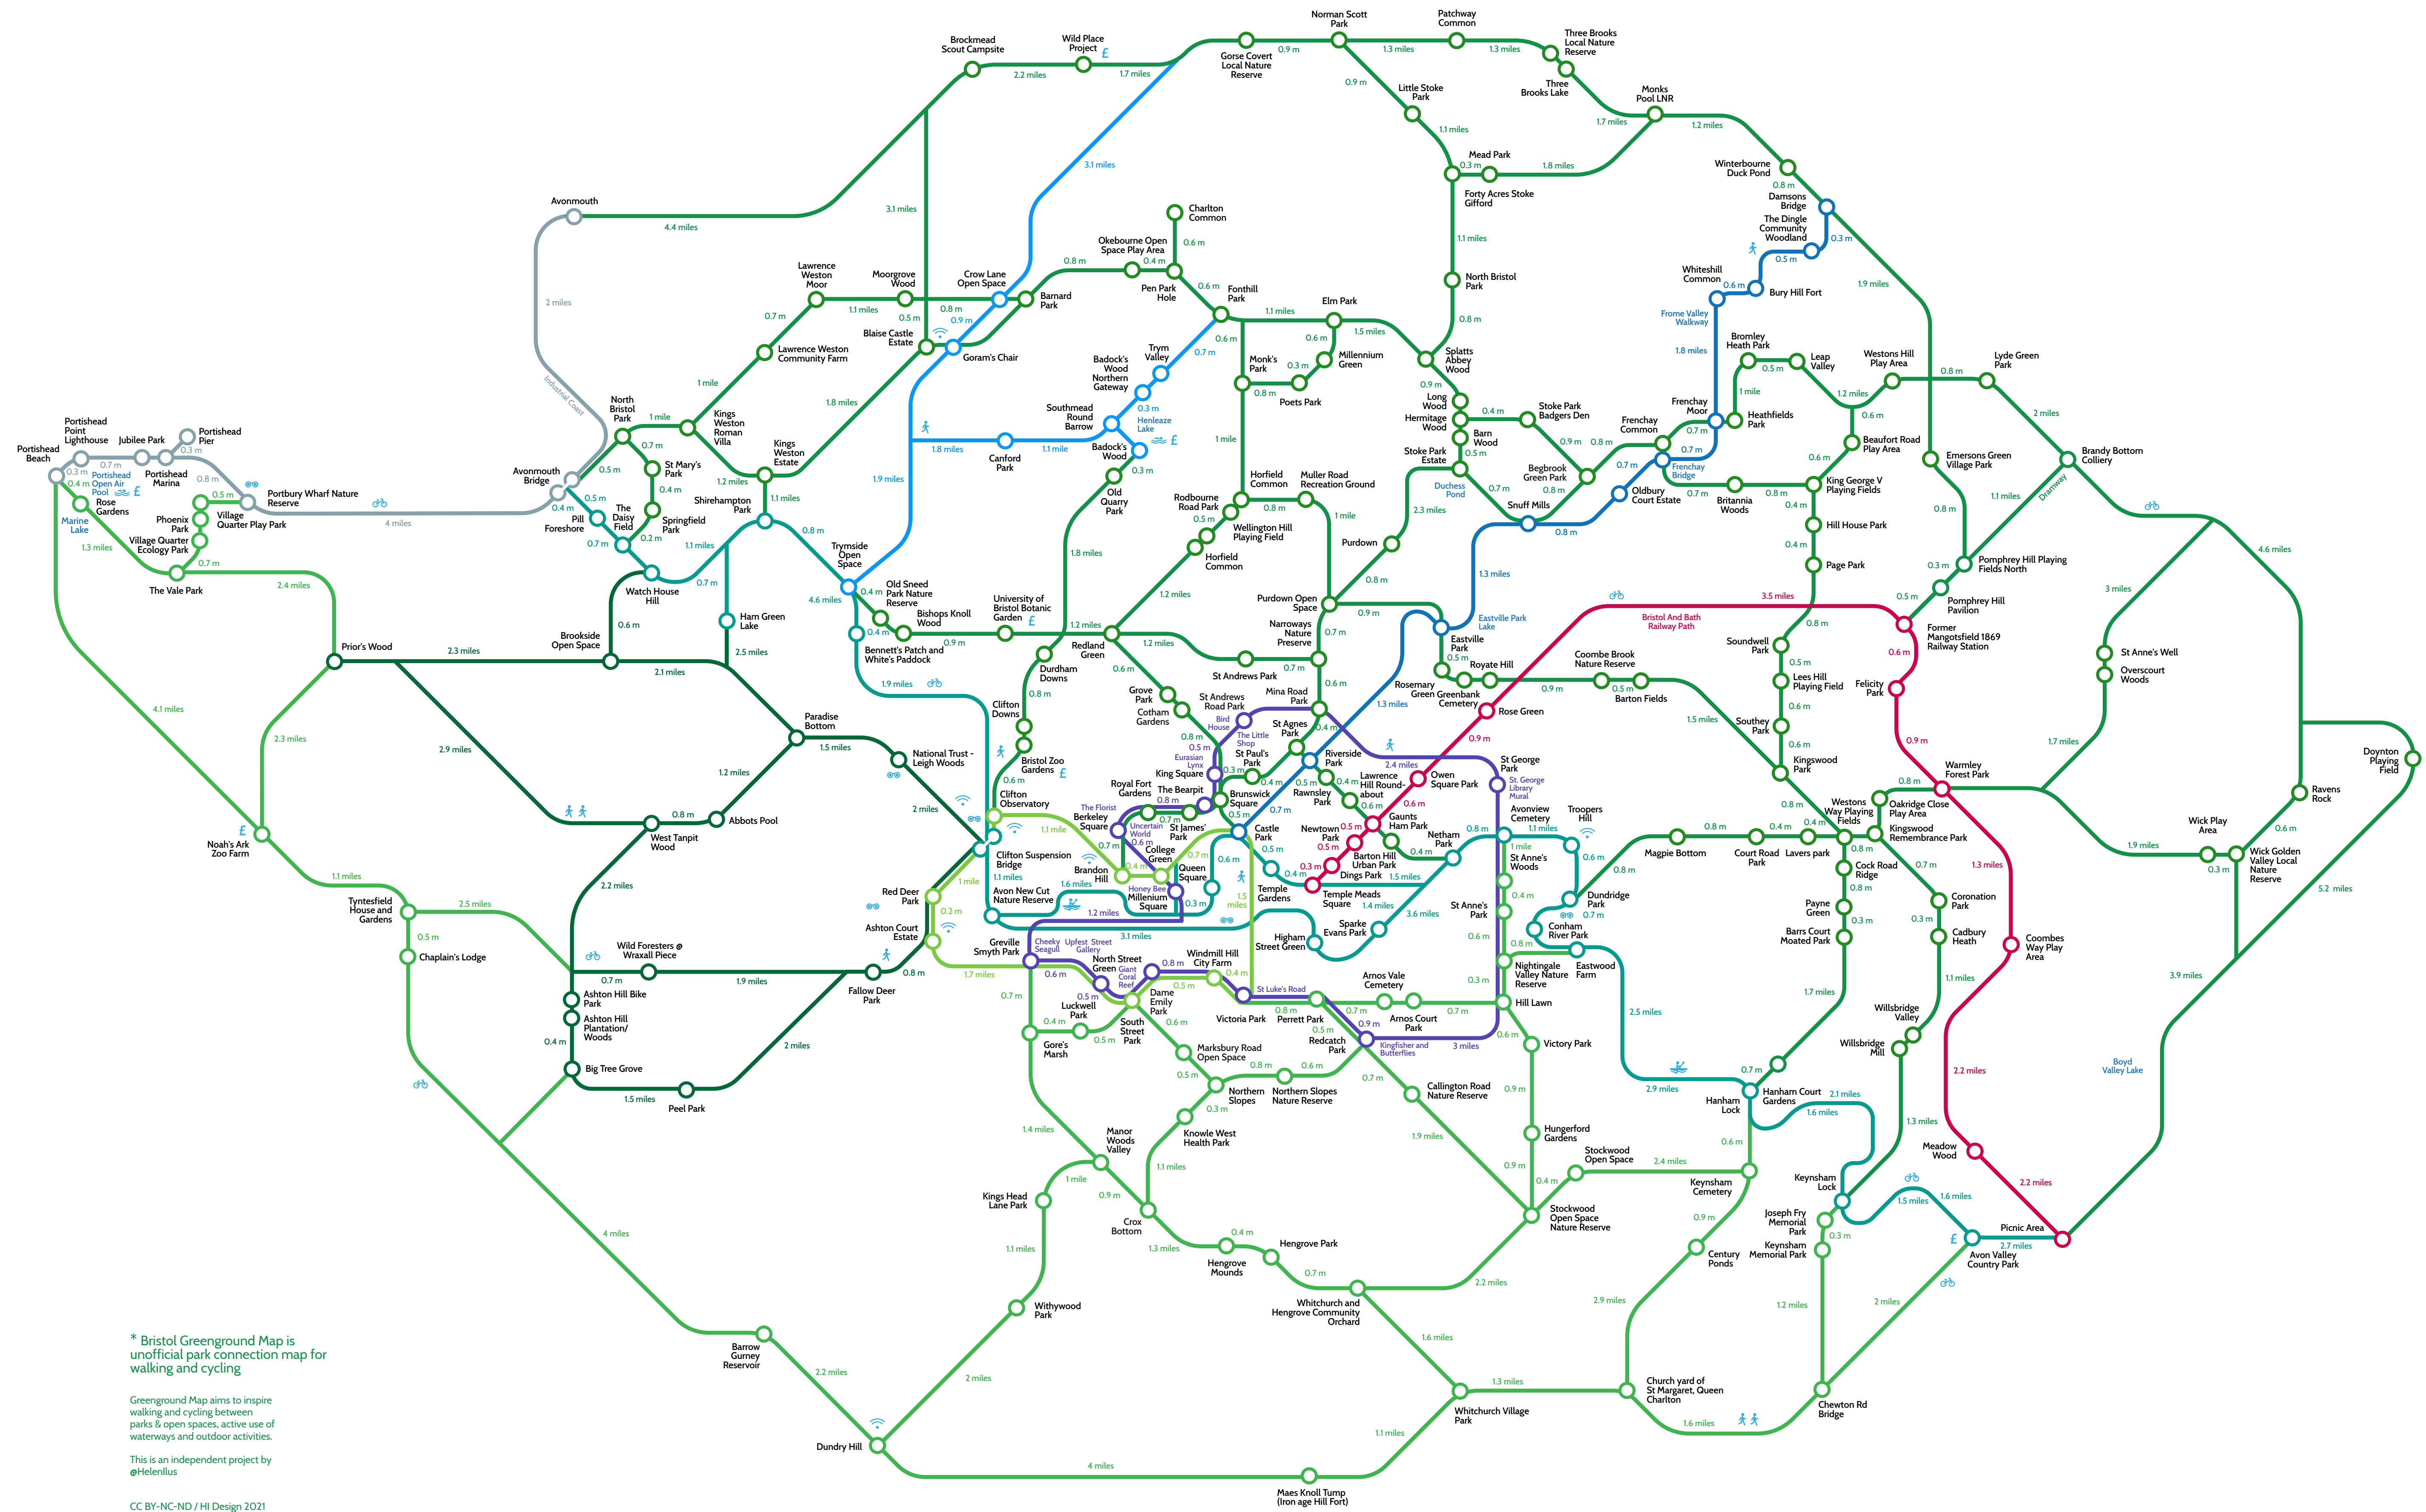

Bristol Greenground *

* Bristol Greenground Map is unofficial park connection map for walking and cycling

This is an independent project by @Helenillus

CC BY-NC-ND / HI Design 2021

#GreengroundMap

- Walking
- Cycling
- Kayaking
- Swimming
- Bird watching
- Viewpoint
- Fees

Avon	Railway	City	Hazel Trym	Woody
Frome	South	North	Street Art	Coast

First version 01/2020